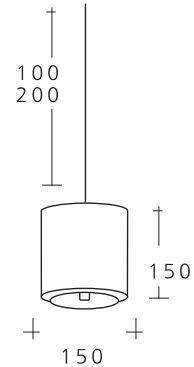

Elektronik balast ile kullanılır.
Convenient for only
electronic ballast usage.